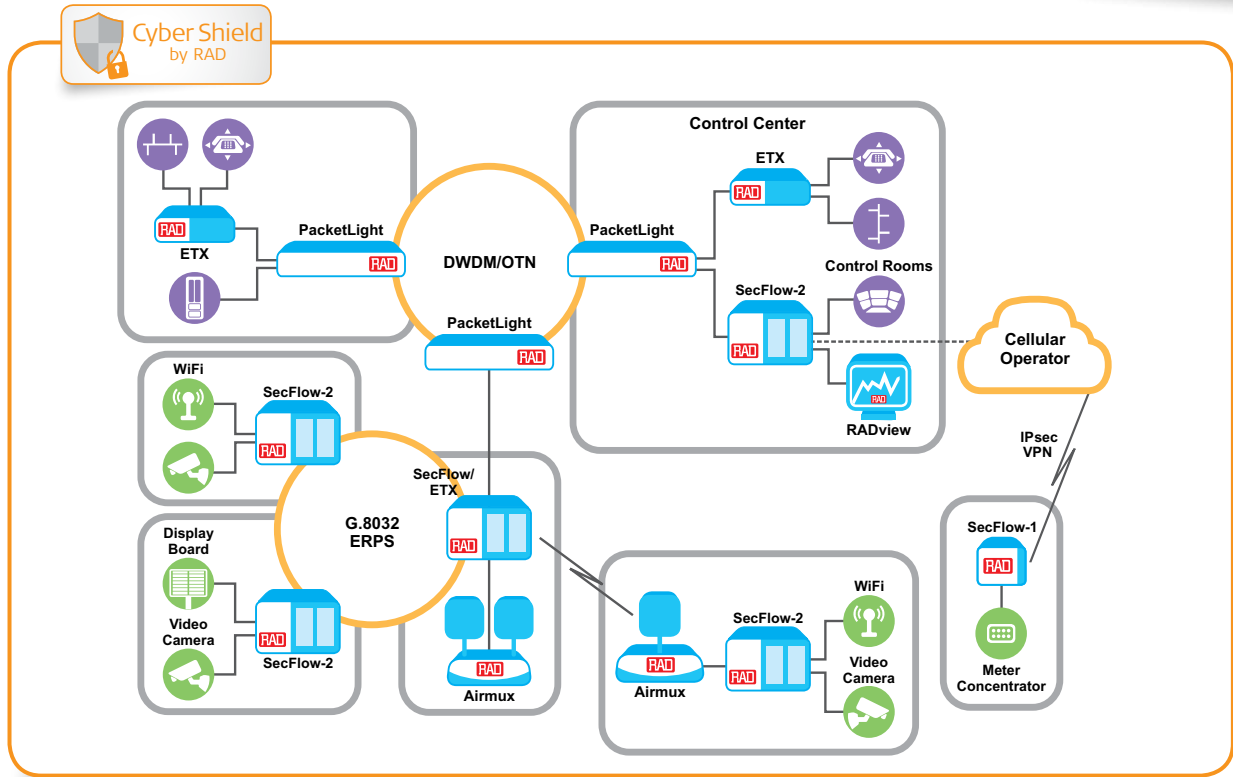

# Smart City Communications

Service Assured Networking Solutions

### Your Benefits:

- Provide coverage for Smart City communications
- Connect security cameras, WiFi access points, display boards, meter concentrators, and other sensors in urban and rural areas over fiber optics and wireless radios
- Central management to provision and control the communications network
- Long-distance fiber optic private network backbone with OTN/ DWDM multi-tunneling at rates of up to 100G
- Turnkey deployment solutions by RAD for Safe City and security projects, including consulting, communications, video surveillance and analytics systems, cameras, and sensors
- G.8032 Ethernet Ring Protection Switching (ERPS) and PoE support

### Products Included in this Solution:

**Airmux-5000**  
Point-to-Multipoint Broadband Wireless Access

**PacketLight**  
Complete Solutions for WDM/ OTN and Dark Fiber Applications

**SecFlow-2**  
Ruggedized SCADA-Aware Ethernet Switch/Router

**RADview**  
Management and Domain Orchestration