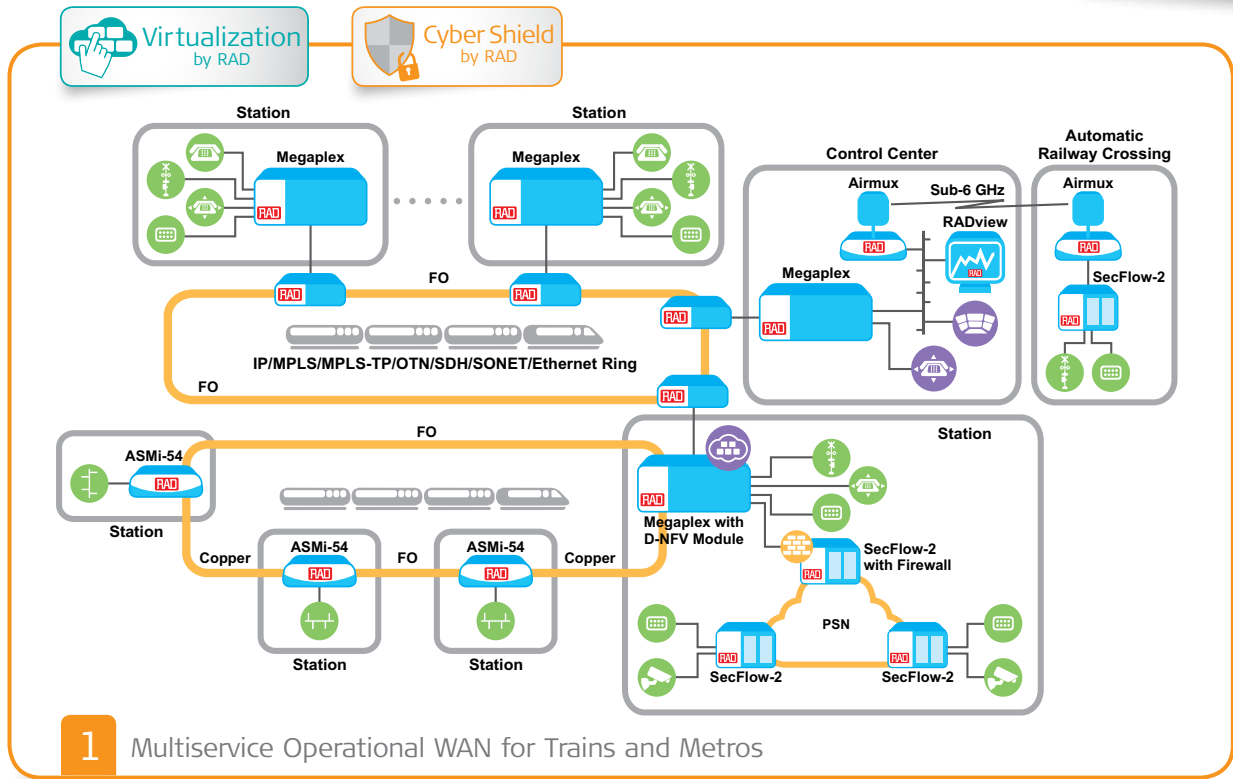

Service Assured Networking Solutions

Your Benefits:

- Ensure protected connectivity between stations and control room using multidrop and ring topologies
- Support mission-critical railway applications, including automatic train supervision (ATS), centralized traffic control (CTC), SCADA, and multiparty hotlines, as well as passenger information systems (PISs)
- Support legacy TDM and Ethernet traffic delivery over SDH/SONET/IP/MPLS/MPLS-TP/CE/DWDM/OTN and/or carrier-grade fiber optic rings
- Carrier-grade Ethernet ensures service performance and ongoing KPI monitoring
- Ethernet extension over fiber or copper to enable service reach to remote M2M and video devices
- Enable Layer 3-7 applications (routing, security, SCADA), in addition to communications platform, using x86 Distributed Network Functions Virtualization (D-NFV) module

Products Included in this Solution:

ASMi-54
SHDSL.bis Modems

Megaplex
Next-Generation Multiservice Networking Nodes

DXC-5000
High Capacity Hybrid Cross Connects

RADview
Management and Domain Orchestration

Your Network's Edge

2 Fixed and Mobile Wireless Broadband for Trains and Metros

Your Benefits:

- Supports bi-directional broadband connectivity for on-board video surveillance, infotainment and WiFi in moving vehicles using easy-to-deploy base stations and Ethernet access switches
- Guaranteed high capacity mobile video and data connectivity for ruggedized mobile units mounted on vehicles, trains and vessels at affordable total cost of ownership (TCO)
- Supports connectivity on moving vehicles at up to 300 km/h (186.4 mph)
- Up to 100 Mbps total throughput
- Seamless handover for real-time video streaming
- Reliable coverage over long distances in various terrains and topologies
- Best reliability and performance in metro and underground deployments

Products Included in this Solution:

Airmux-Mobility
Mobile Wireless Access

ETX-2/ETX-2i
IP and Carrier Ethernet Demarcation with D-NFV

RADview
Management and Domain Orchestration