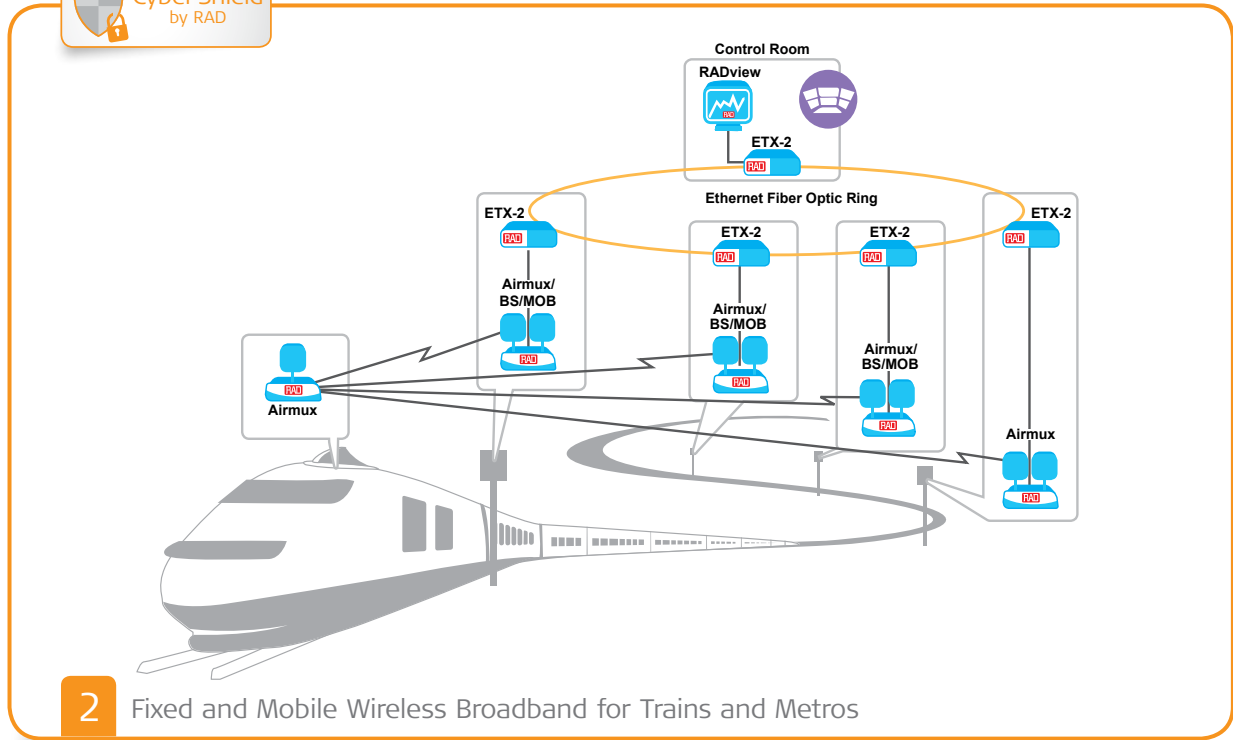

Service Assured Networking Solutions

Your Benefits:

- Ensure protected connectivity between stations and control room using multidrop and ring topologies
- Support mission-critical railway applications, including automatic train supervision (ATS), centralized traffic control (CTC), SCADA, and multiparty hotlines, as well as passenger information systems (PISs)
- Support legacy TDM and Ethernet traffic delivery over SDH/SONET/IP/MPLS/MPLS-TP/CE/DWDM/OTN and/or carrier-grade fiber optic rings
- Carrier-grade Ethernet ensures service performance and ongoing KPI monitoring
- Ethernet extension over fiber or copper to enable service reach to remote M2M and video devices
- Enable Layer 3-7 applications (routing, security, SCADA), in addition to communications platform, using x86 Distributed Network Functions Virtualization (D-NFV) module

Products Included in this Solution:

ASMi-54
SHDSL.bis Modems

Megaplex
Next-Generation Multiservice Networking Nodes

DXC-5000
High Capacity Hybrid Cross Connects

RADview
Management and Domain Orchestration

Your Network's Edge

2 Fixed and Mobile Wireless Broadband for Trains and Metros

Your Benefits:

- Supports bi-directional broadband connectivity for on-board video surveillance, infotainment and WiFi in moving vehicles using easy-to-deploy base stations and Ethernet access switches
- Guaranteed high capacity mobile video and data connectivity for ruggedized mobile units mounted on vehicles, trains and vessels at affordable total cost of ownership (TCO)
- Supports connectivity on moving vehicles at up to 300 km/h (186.4 mph)
- Up to 100 Mbps total throughput
- Seamless handover for real-time video streaming
- Reliable coverage over long distances in various terrains and topologies
- Best reliability and performance in metro and underground deployments